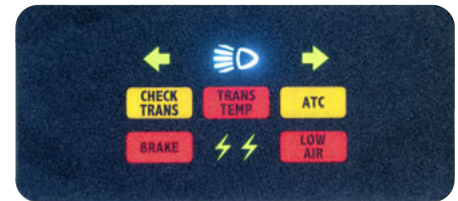

Give your vehicle a facelift with Data Panel Warning Indicator Panels. Get installation, termination and ordering efficiency by reducing parts count and mass termination. Each panel offers custom circuits, colors, geometry and symbology with high bright long life LEDs, and the highest quality graphics, produced in-house.